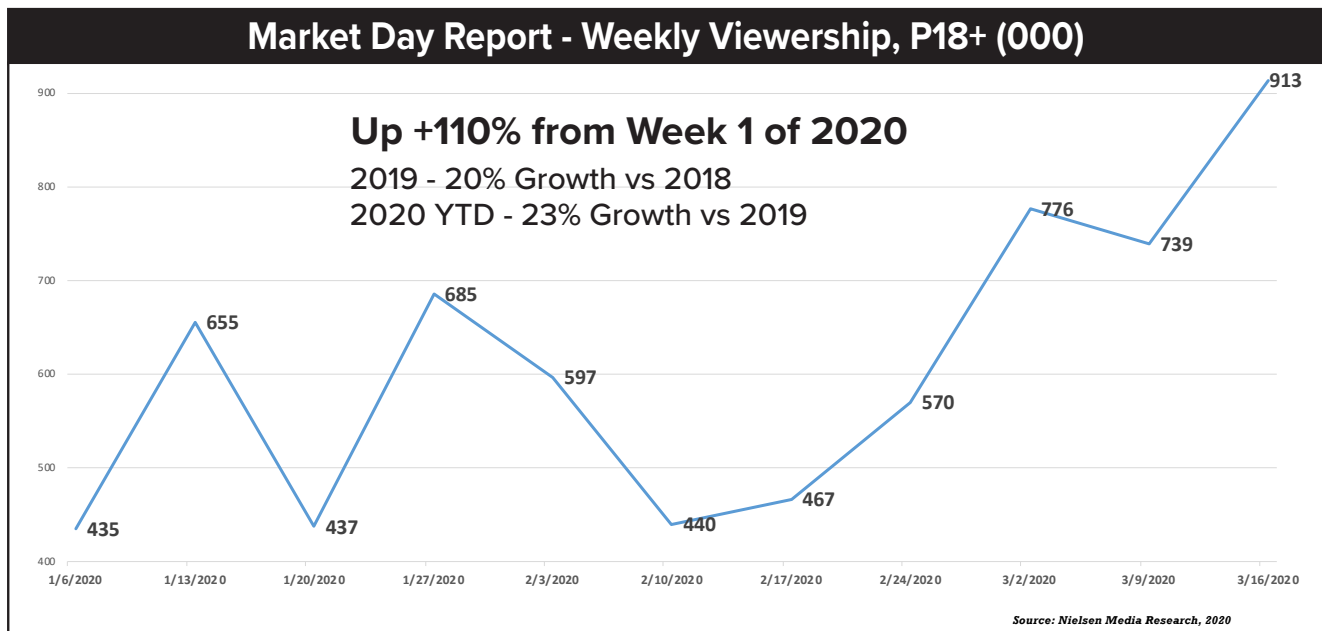

# MARKET DAY REPORT

LIVE MONDAY – FRIDAY  
9:00AM - 2:00 PM ET

Every day the Market Day Report delivers **“LIVE”** coverage of agri-business news, weather, and commodity market information from across the world. Latest market information is constantly being updated every half hour.

## NEARING **1 MILLION** TOTAL IMPRESSIONS LAST WEEK